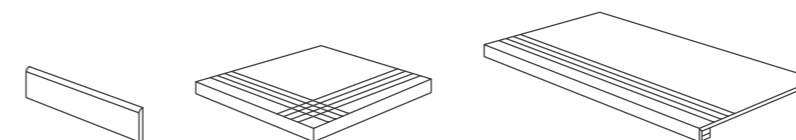

RODAPIÉ BLACKSHEEP	8x120/3,1"x47,2"	CP077
RODAPIÉ BLACKSHEEP	8x75/3,1"x29,5"	CP062
PELDAÑO ING BLACKSHEEP	29,5x120/11,6"x47,2"	CP770
PELDAÑO ING BLACKSHEEP	29,5x75/11,6"x29,5"	CP410
PELDAÑO ÁNGULO ING BLACKSHEEP	29,5x29,5/11,6"x11,6"	CP285

*Disponible en todos los colores/Avalaible in all colors

PACKING

	CAJAS - BOXES			PALET - PALLET			EUROPALET - EUROPALLET		
	Piezas Pieces	m2	kg	Cajas Boxes	m2	kg*	Cajas Boxes	m2	kg*
BLACKSHEEP 60x120 cm RC	2	1,440	38,000	--	--	--	27	38,880	1026
BLACKSHEEP 20 60x120 cm RC	1	0,720	34,363	--	--	--	30	21,600	1031
BLACKSHEEP 29,5x120 cm RC	4	1,416	37,367	30	42,480	1121	19	26,460	698
BLACKSHEEP 20 29,5x120 cm RC	2	0,708	32,889	--	--	--	30	21,240	987
BLACKSHEEP 75x75 cm RC	2	1,125	25,920	--	--	--	42	47,250	1089
BLACKSHEEP 20 75x75 cm RC	1	0,562	26,347	--	--	--	42	23,604	1107
BLACKSHEEP 37x75 cm RC	4	1,125	23,040	48	53,280	1105	48	53,280	1105
MS BLACKSHEEP 29,5x29,5 cm	6	--	12,390	--	--	--	--	--	--
RODAPIÉ BLACKSHEEP 8x120 cm	2	--	10,120	--	--	--	--	--	--
RODAPIÉ BLACKSHEEP 8x75 cm	--	--	--	--	--	--	--	--	--
PELDAÑO ING BLACKSHEEP 29,5x120 cm	1	--	11,250	--	--	--	--	--	--
PELDAÑO ING BLACKSHEEP 29,5x75 cm	--	--	--	--	--	--	--	--	--
PELDAÑO ÁNGULO ING BLACKSHEEP 29,5x29,5 cm	4	--	12,532	--	--	--	--	--	--

*Valores aproximados / Approximated values **Consultar / Consult